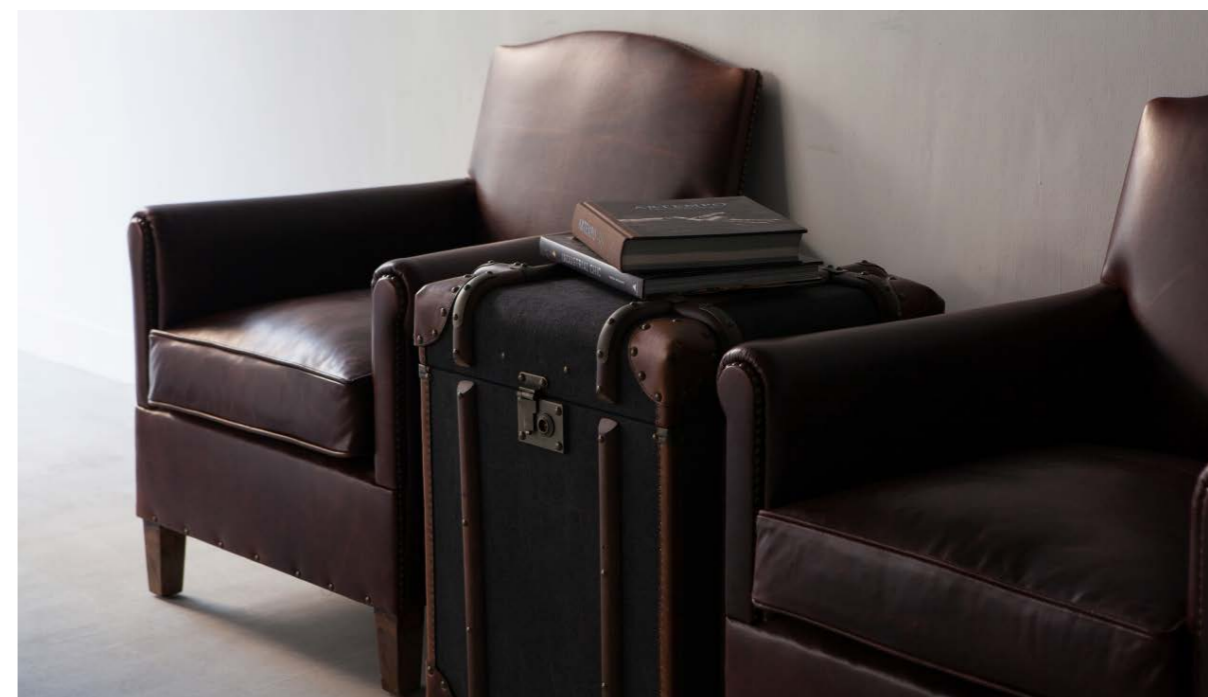

- ① CELSUS Sofa 2P
- ② DORMI Chair
- ③ BESTIA Lowtable

VENIA Sofa 1P / DUX Trunk