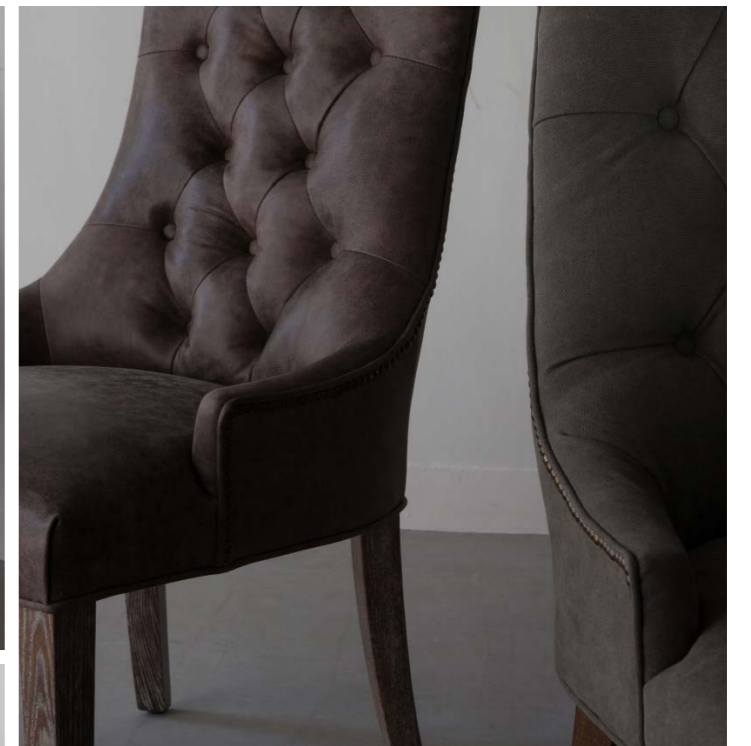

Name ALTUS Chair | アルタスチェア
Price ¥62,000 / Fabric & Wood(Oak)
¥64,000 / Fake Leather & Wood(Oak)
¥135,000 / Leather & Wood(Oak)
Size W580 x D635 x H950
SD400 SH460mm