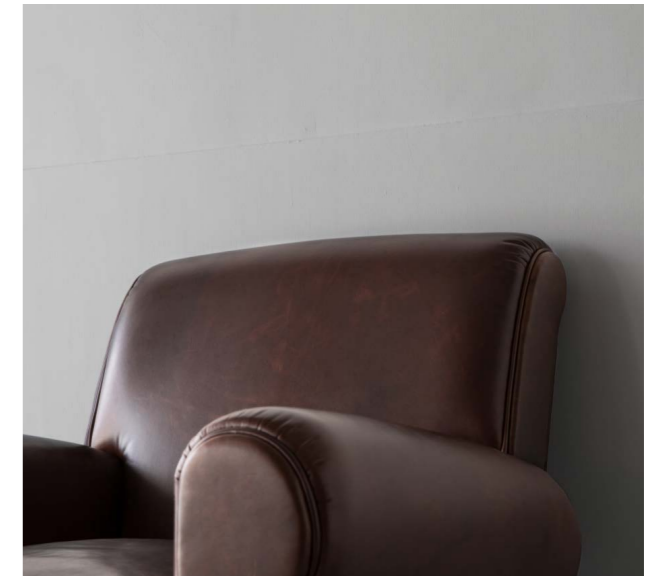

Name LUCIORA Sofa | ルシオラソファ

Price 1P ¥165,000 / Fabric & Wood(Poplar)
1P ¥169,000 / Fake Leather & Wood(Poplar)
1P ¥295,000 / Leather & Wood(Poplar)

2P ¥260,000 / Fabric & Wood(Poplar)
2P ¥264,000 / Fake Leather & Wood(Poplar)
2P ¥460,000 / Leather & Wood(Poplar)

Size 1P W950 x D950 x H870 / SD600 SH470mm
2P W1830 x D950 x H870 / SD600 SH470mm

Leather : ESPRESSO / Wood : DARKBROWN

Name CELSUS Sofa | セルサスソファ

Price 1P ¥165,000 / Fabric & Wood(Poplar)
1P ¥169,000 / Fake Leather & Wood(Poplar)
1P ¥295,000 / Leather & Wood(Poplar)

2P ¥260,000 / Fabric & Wood(Poplar)
2P ¥264,000 / Fake Leather & Wood(Poplar)
2P ¥450,000 / Leather & Wood(Poplar)

Size 1P W900 x D950 x H860 / SD600 SH450mm
2P W1810 x D950 x H860 / SD600 SH450mm