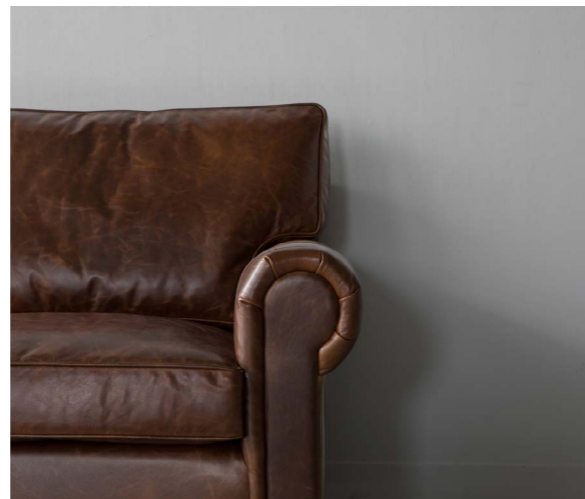

Leather : BORDEAUX / Wood : DARKBROWN