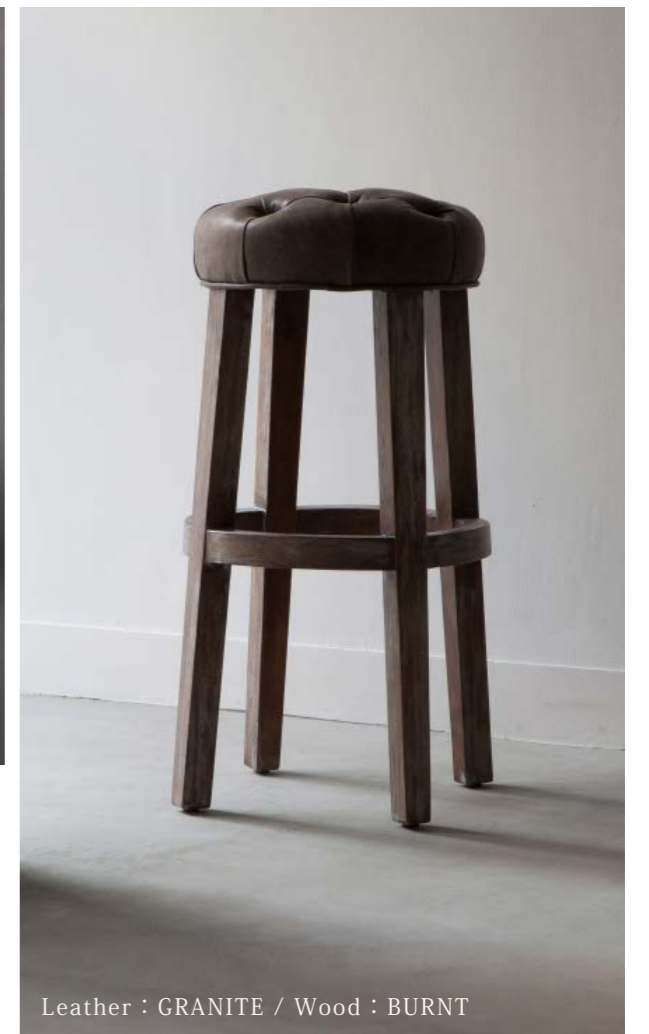

Leather : GRANITE / Wood : BURNT