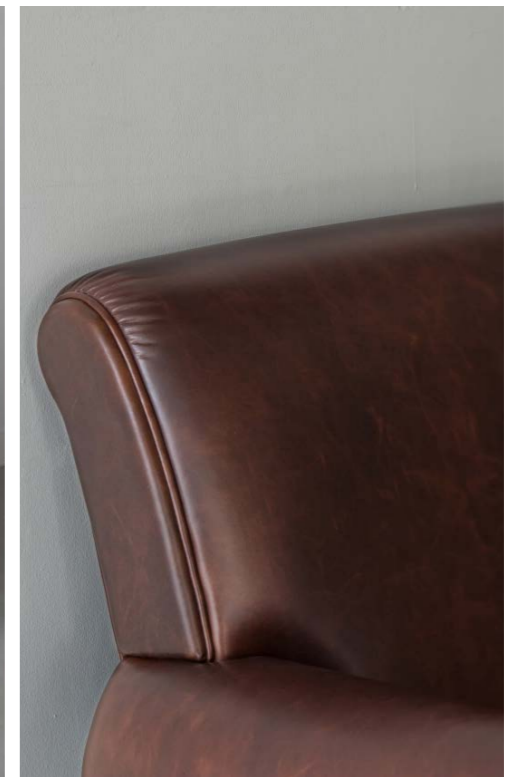

Fabric : CHESTNUT / Wood : DARKBROWN

Leather : GRANITE / Wood : FUME

Leather : BORDEAUX / Wood : DARKBROWN

Name LUCIORA Sofa | ルシオラソファ

Price 1P ¥165,000 / Fabric & Wood(Poplar)
1P ¥169,000 / Fake Leather & Wood(Poplar)
1P ¥295,000 / Leather & Wood(Poplar)