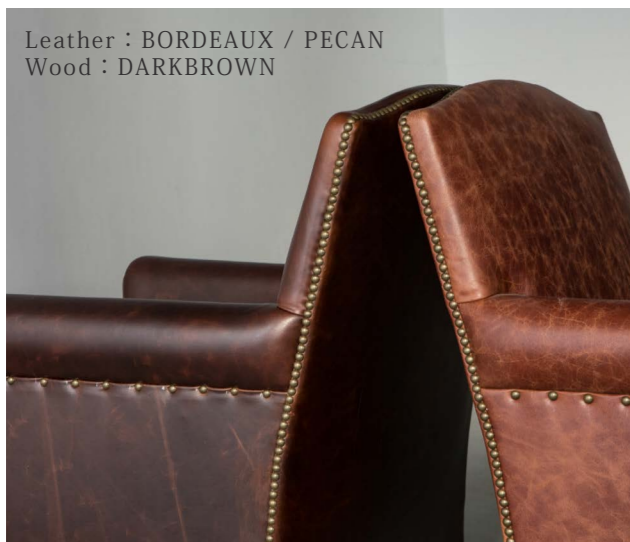

Leather : BORDEAUX / AMBER
Wood : DARKBROWN

Fabric : SAND / Wood : FUME

Name LIBERO Sofa | リベロソファ
Price ¥295,000 / Fabric & Wood(Poplar)
¥299,000 / Fake Leather & Wood(Poplar)
¥490,000 / Leather & Wood(Poplar)
Size W1820 x D960 x H910
SD600 SH470mm