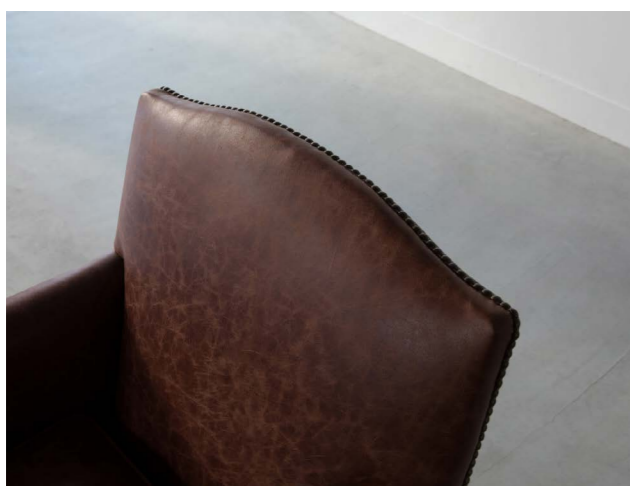

Leather : PECAN / Wood : DARKBROWN