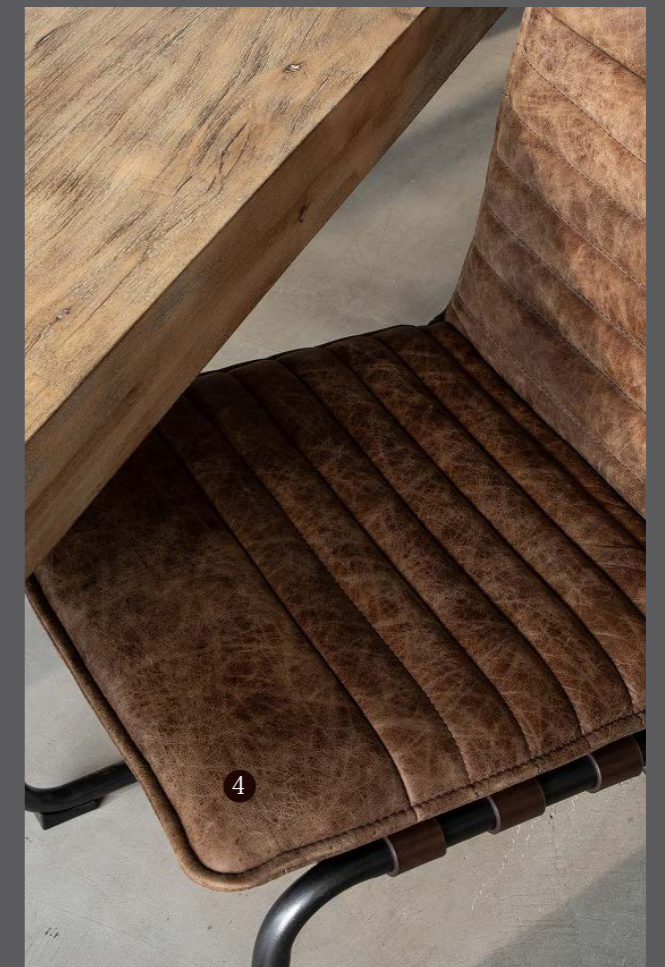

- ① LAPIS Lowtable
- ② DORMI Chair
- ③ MODELO Table
- ④ LETTER SET
- ⑤ RUDO Table
- ⑥ MOLLIS Chair
- ⑦ PARVA Chair
- ⑧ FERUS Chair
- ⑨ LUDUS Chair
- ⑩ LETTER IN STAND