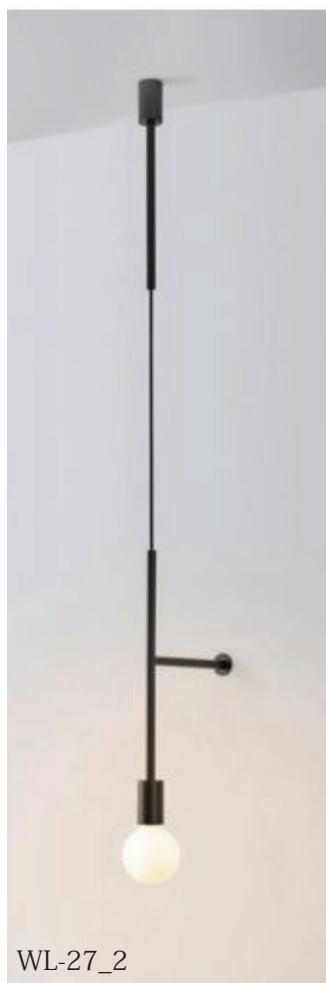

WL-27_2

W95 x D250 x H1080mm / ¥35,000 (税抜)

※ Color : Black / Gold

※口金 E26 / PSE 可